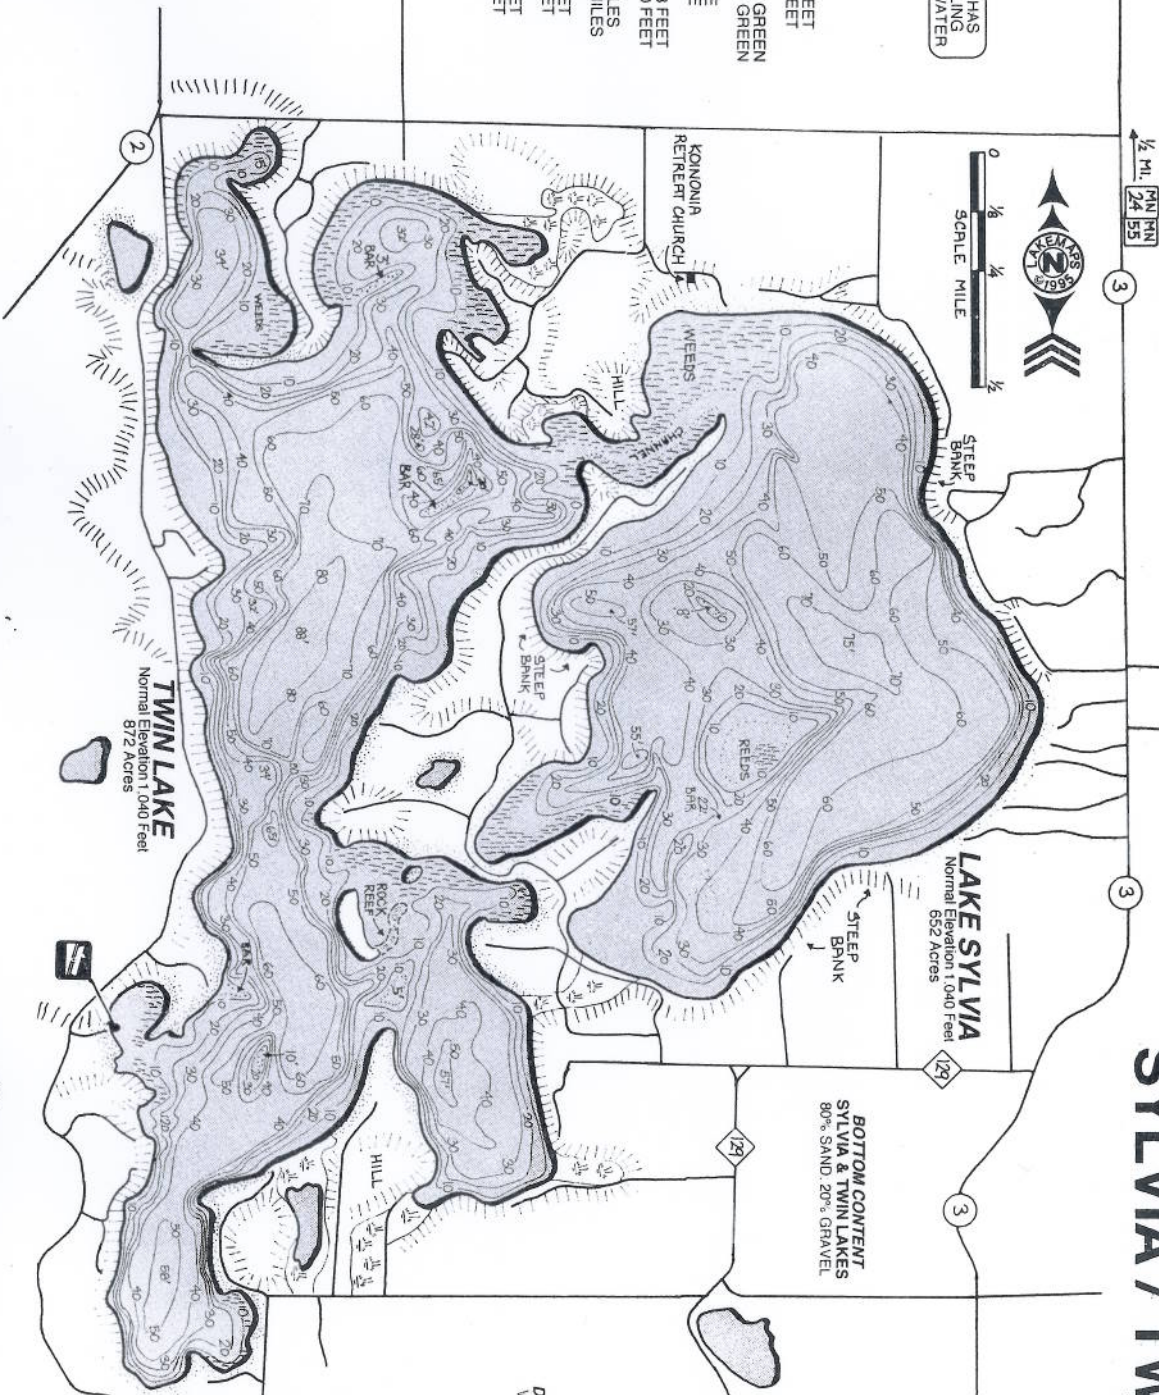

WRIGHT COUNTY HAS
288 LAKES TOTALING
44,834 ACRES OF WATER

- WATER CLARITY
SYLVIA - 14.3 FEET
TWIN - 15.7 FEET
- WATER COLOR
SYLVIA - LIGHT GREEN
TWIN - LIGHT GREEN
- COLOR CAUSE
SYLVIA - ALGAE
TWIN - ALGAE
- WEED LINE
SYLVIA - 16 - 18 FEET
TWIN - 17 - 20 FEET
- SHORE LINE
SYLVIA - 5.8 MILES
TWIN - 11.8 MILES
- MAXIMUM DEPTH
SYLVIA - 75 FEET
TWIN - 88 FEET
- AVERAGE DEPTH
SYLVIA - 17 FEET
TWIN - 21 FEET

D.N.R. DATA UTILIZED

1/2 MI. 24 55
MIN MN

TWIN LAKE
Normal Elevation 1,040 Feet
872 Acres

LAKE SYLVIA
Normal Elevation 1,040 Feet
652 Acres

BOTTOM CONTENT
SYLVIA & TWIN LAKES
80% SAND 20% GRAVEL

SYLVIA / TWIN LAKES

WRIGHT CO., MN.
652 / 872 Acres

- FISH PRESENT**
- MUSKELLUNGE
 - WALLEYE
 - NORTHERN PIKE
 - LARGemouth BASS
 - BLACK CRAPPIE
 - BLUEGILL SUNFISH
 - PUMPKINSEED SUNFISH
 - HYBRID SUNFISH
 - YELLOW PERCH
 - BLACK BULLHEAD
 - BROWN BULLHEAD
 - YELLOW BULLHEAD
 - DOG FISH (Bowfin)
 - TULLIBEE (Osage)
 - WHITE SUCKER
 - CARP