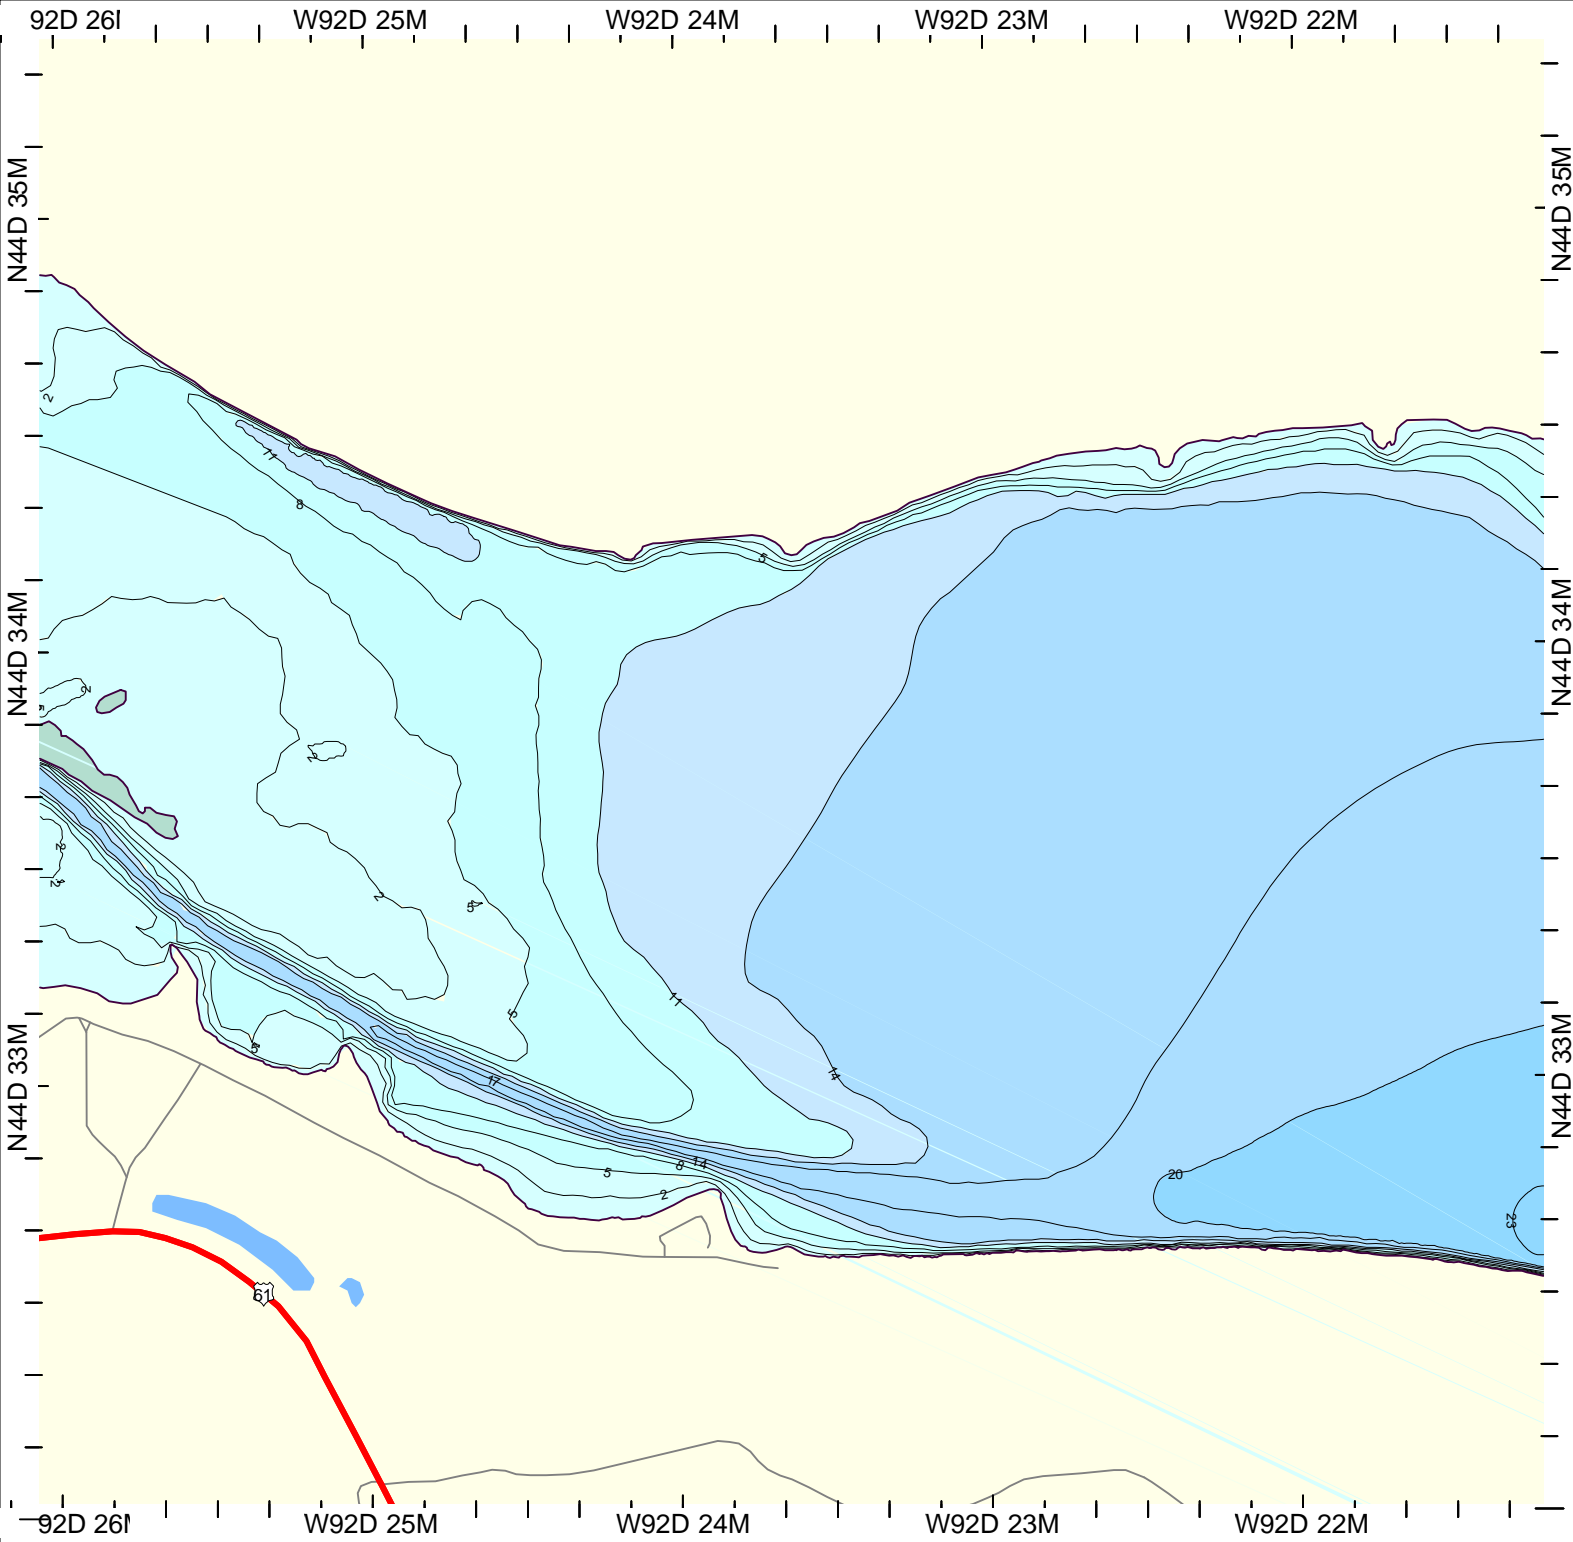

Mississippi Pool 4

Islands	35 to 40 ft
0 to 5 ft	40 to 45 ft
5 to 10 ft	45 to 50 ft
10 to 15 ft	50 to 60 ft
15 to 20 ft	60 to 70 ft
20 to 25 ft	70 to 80 ft
25 to 30 ft	80 to 90 ft
30 to 35 ft	Below 90 ft

← 1 mile →